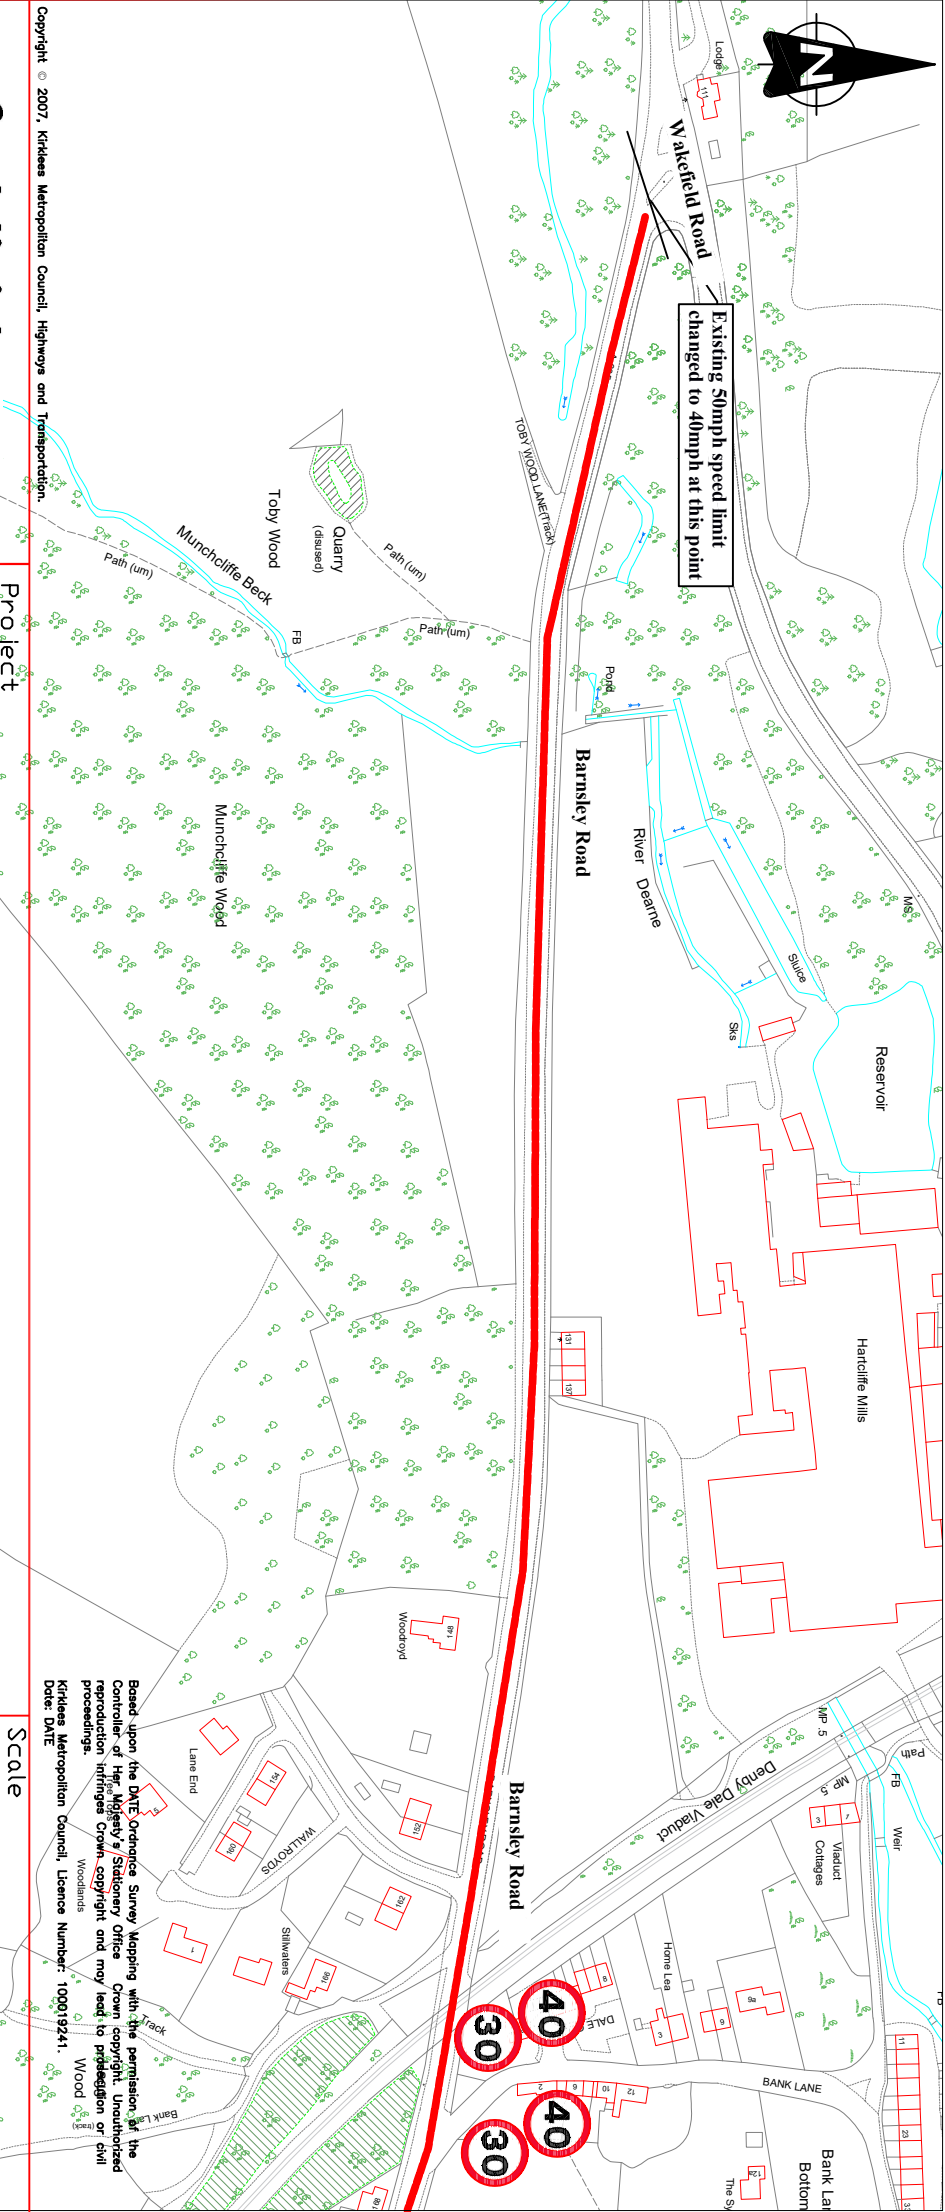

 New 40mph speed limit  
 Remaining 50mph speed limit  
 within Kirklees

**Highways & Transportation**  
 Flint Street, Fartown  
 Huddersfield, HD1 6LG

Copyright © 2007, Kirklees Metropolitan Council, Highways and Transportation.

Project	Speed Limit Change Part 1
Title	A635 Barnsley Rd, Denby Dale

Scale	NTS
Drawn	Checked
KM	CHECKED
Section	Date
SECT	07/06/22
Drawing No.	TF/18/200/298A
CADNO	

Based upon the DATE Ordnance Survey Mapping with the permission of the  
 Controller of Her Majesty's Stationery Office. Crown copyright. Unauthorized  
 reproduction infringes Crown copyright and may lead to prosecution or civil  
 proceedings.  
 Woodlands  
 Kirklees Metropolitan Council, License Number: 100019241.  
 Date: DATE